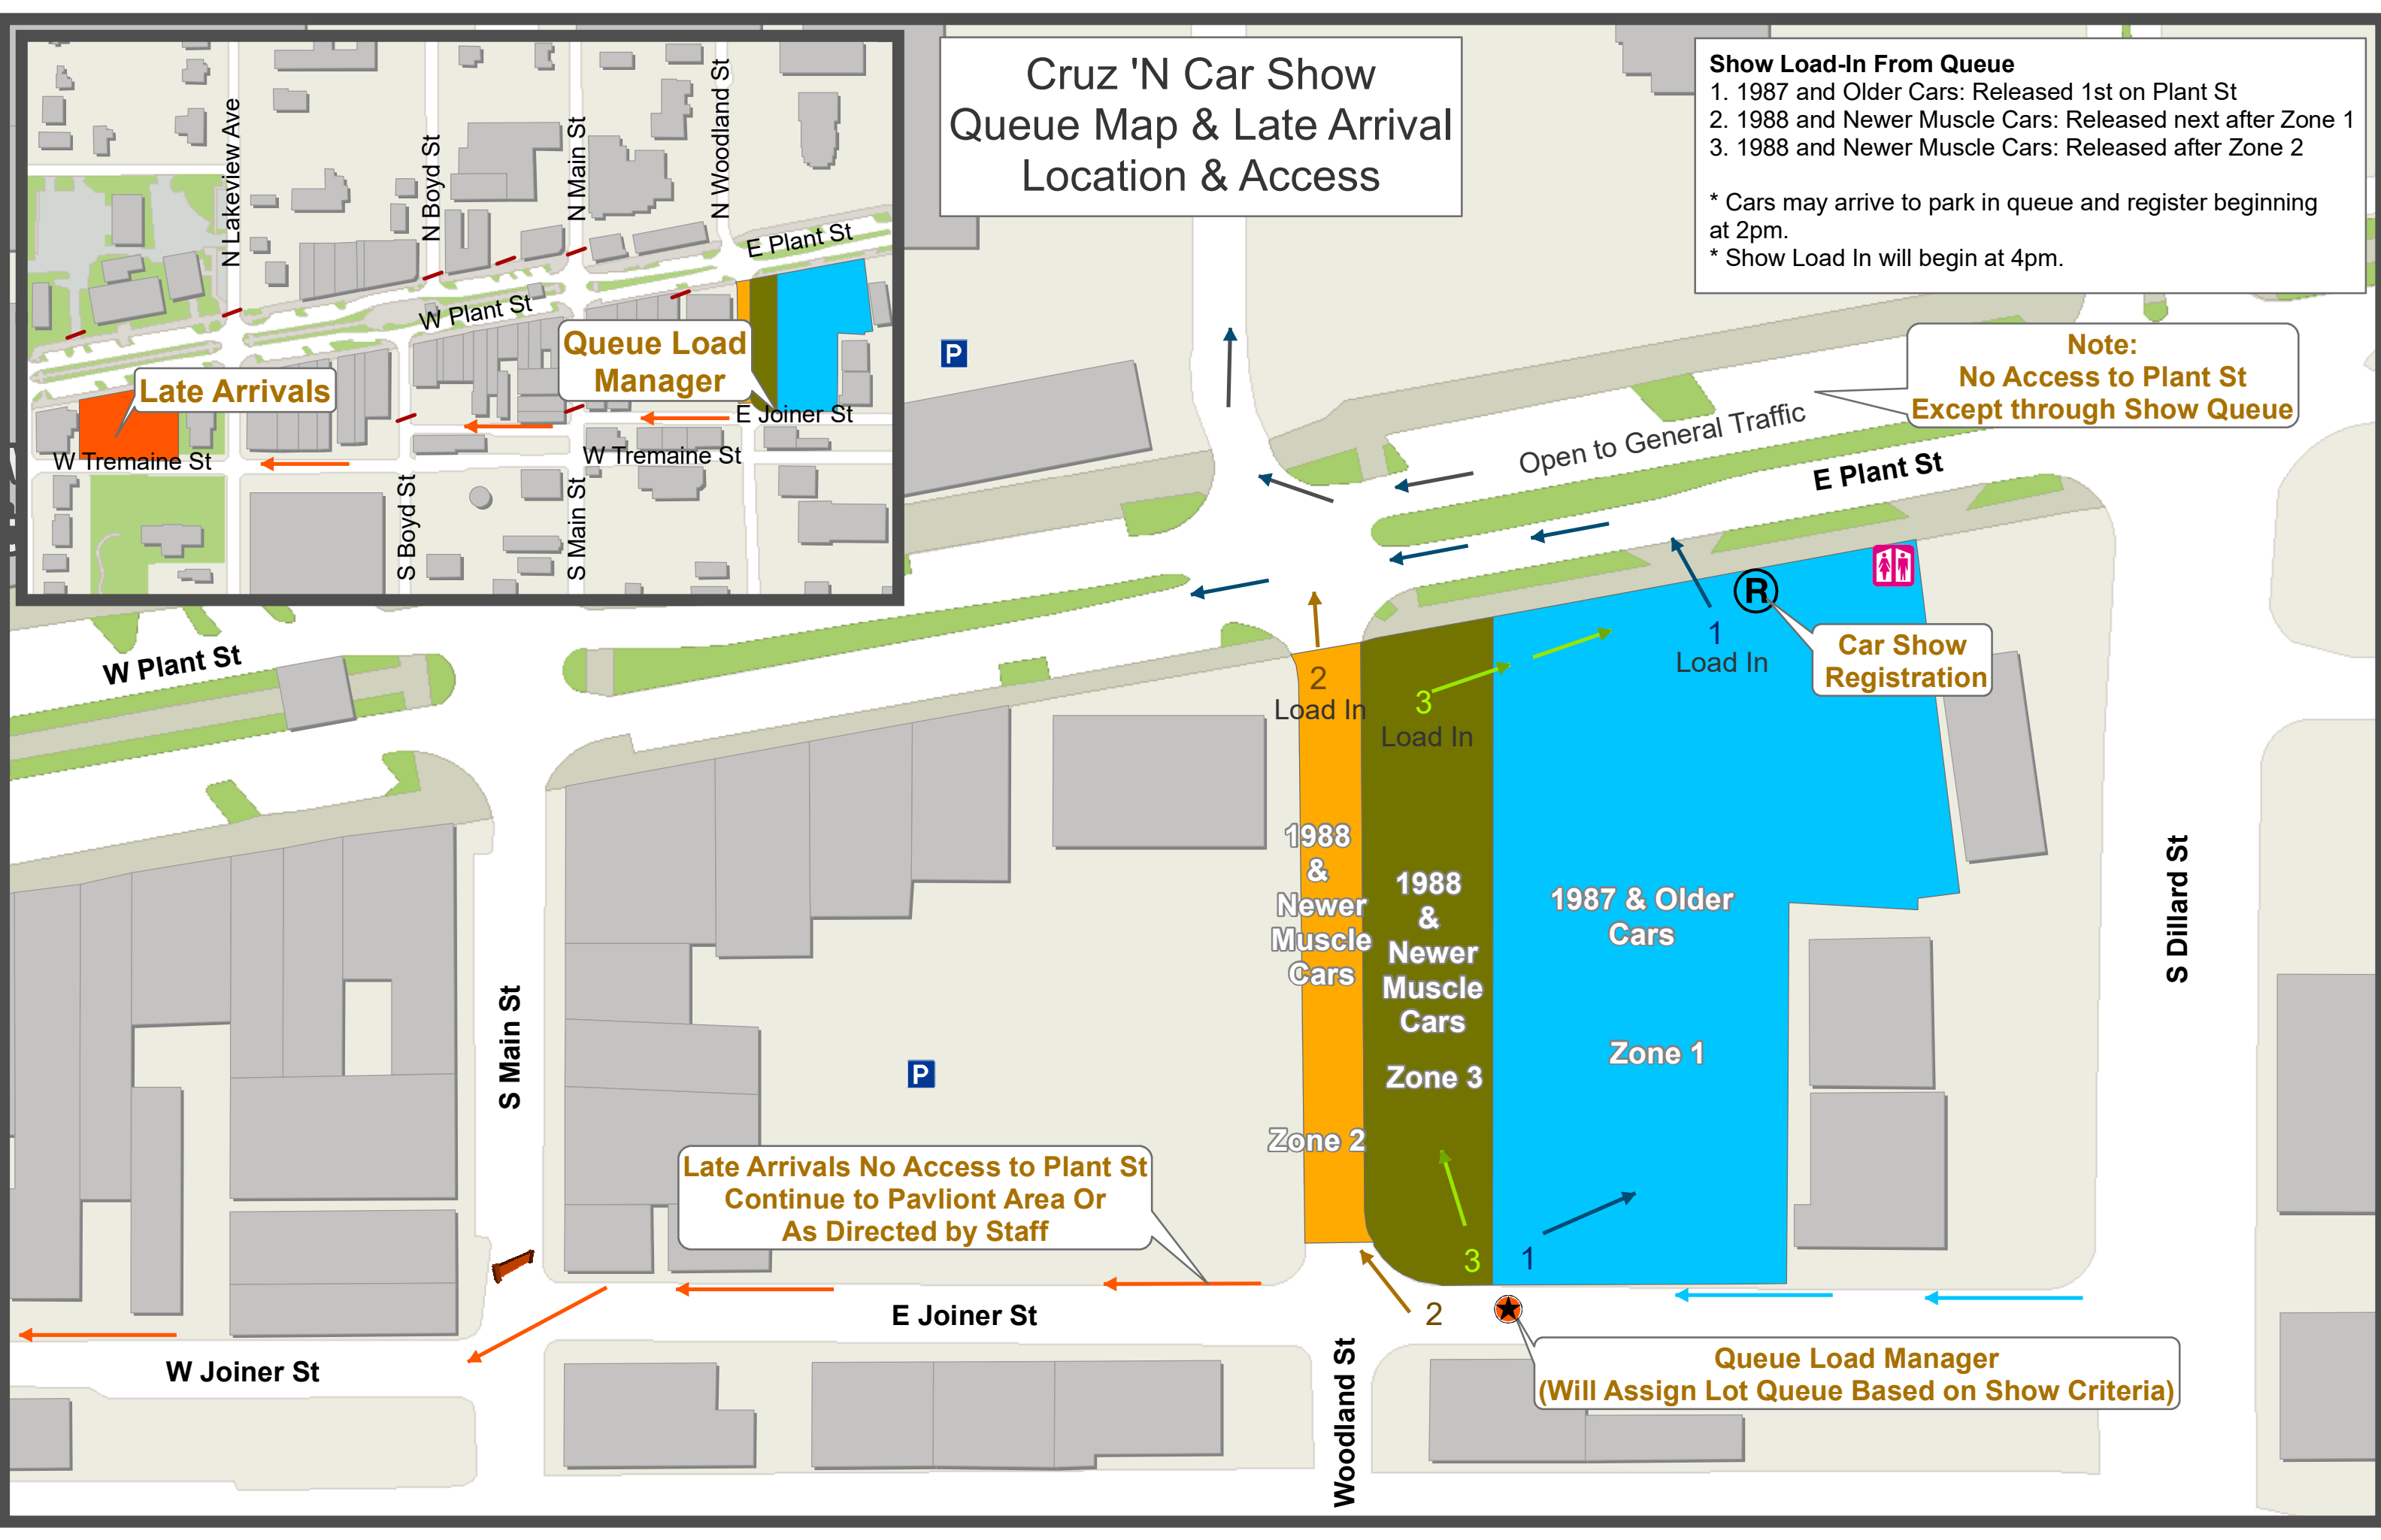

# Cruz 'N Car Show Queue Map & Late Arrival Location & Access

- Show Load-In From Queue**
1. 1987 and Older Cars: Released 1st on Plant St
  2. 1988 and Newer Muscle Cars: Released next after Zone 1
  3. 1988 and Newer Muscle Cars: Released after Zone 2
- \* Cars may arrive to park in queue and register beginning at 2pm.  
\* Show Load In will begin at 4pm.

**Note:**  
No Access to Plant St  
Except through Show Queue

Late Arrivals No Access to Plant St  
Continue to Pavliant Area Or  
As Directed by Staff

**Queue Load Manager**  
(Will Assign Lot Queue Based on Show Criteria)

**Car Show Registration**

1987 & Older Cars  
Zone 1

1988 & Newer Muscle Cars  
Zone 2

1988 & Newer Muscle Cars  
Zone 3

2 Load In

3 Load In

1 Load In

Zone 2

W Plant St

E Plant St

P

P

R

Late Arrivals

Queue Load Manager

N Lakeview Ave