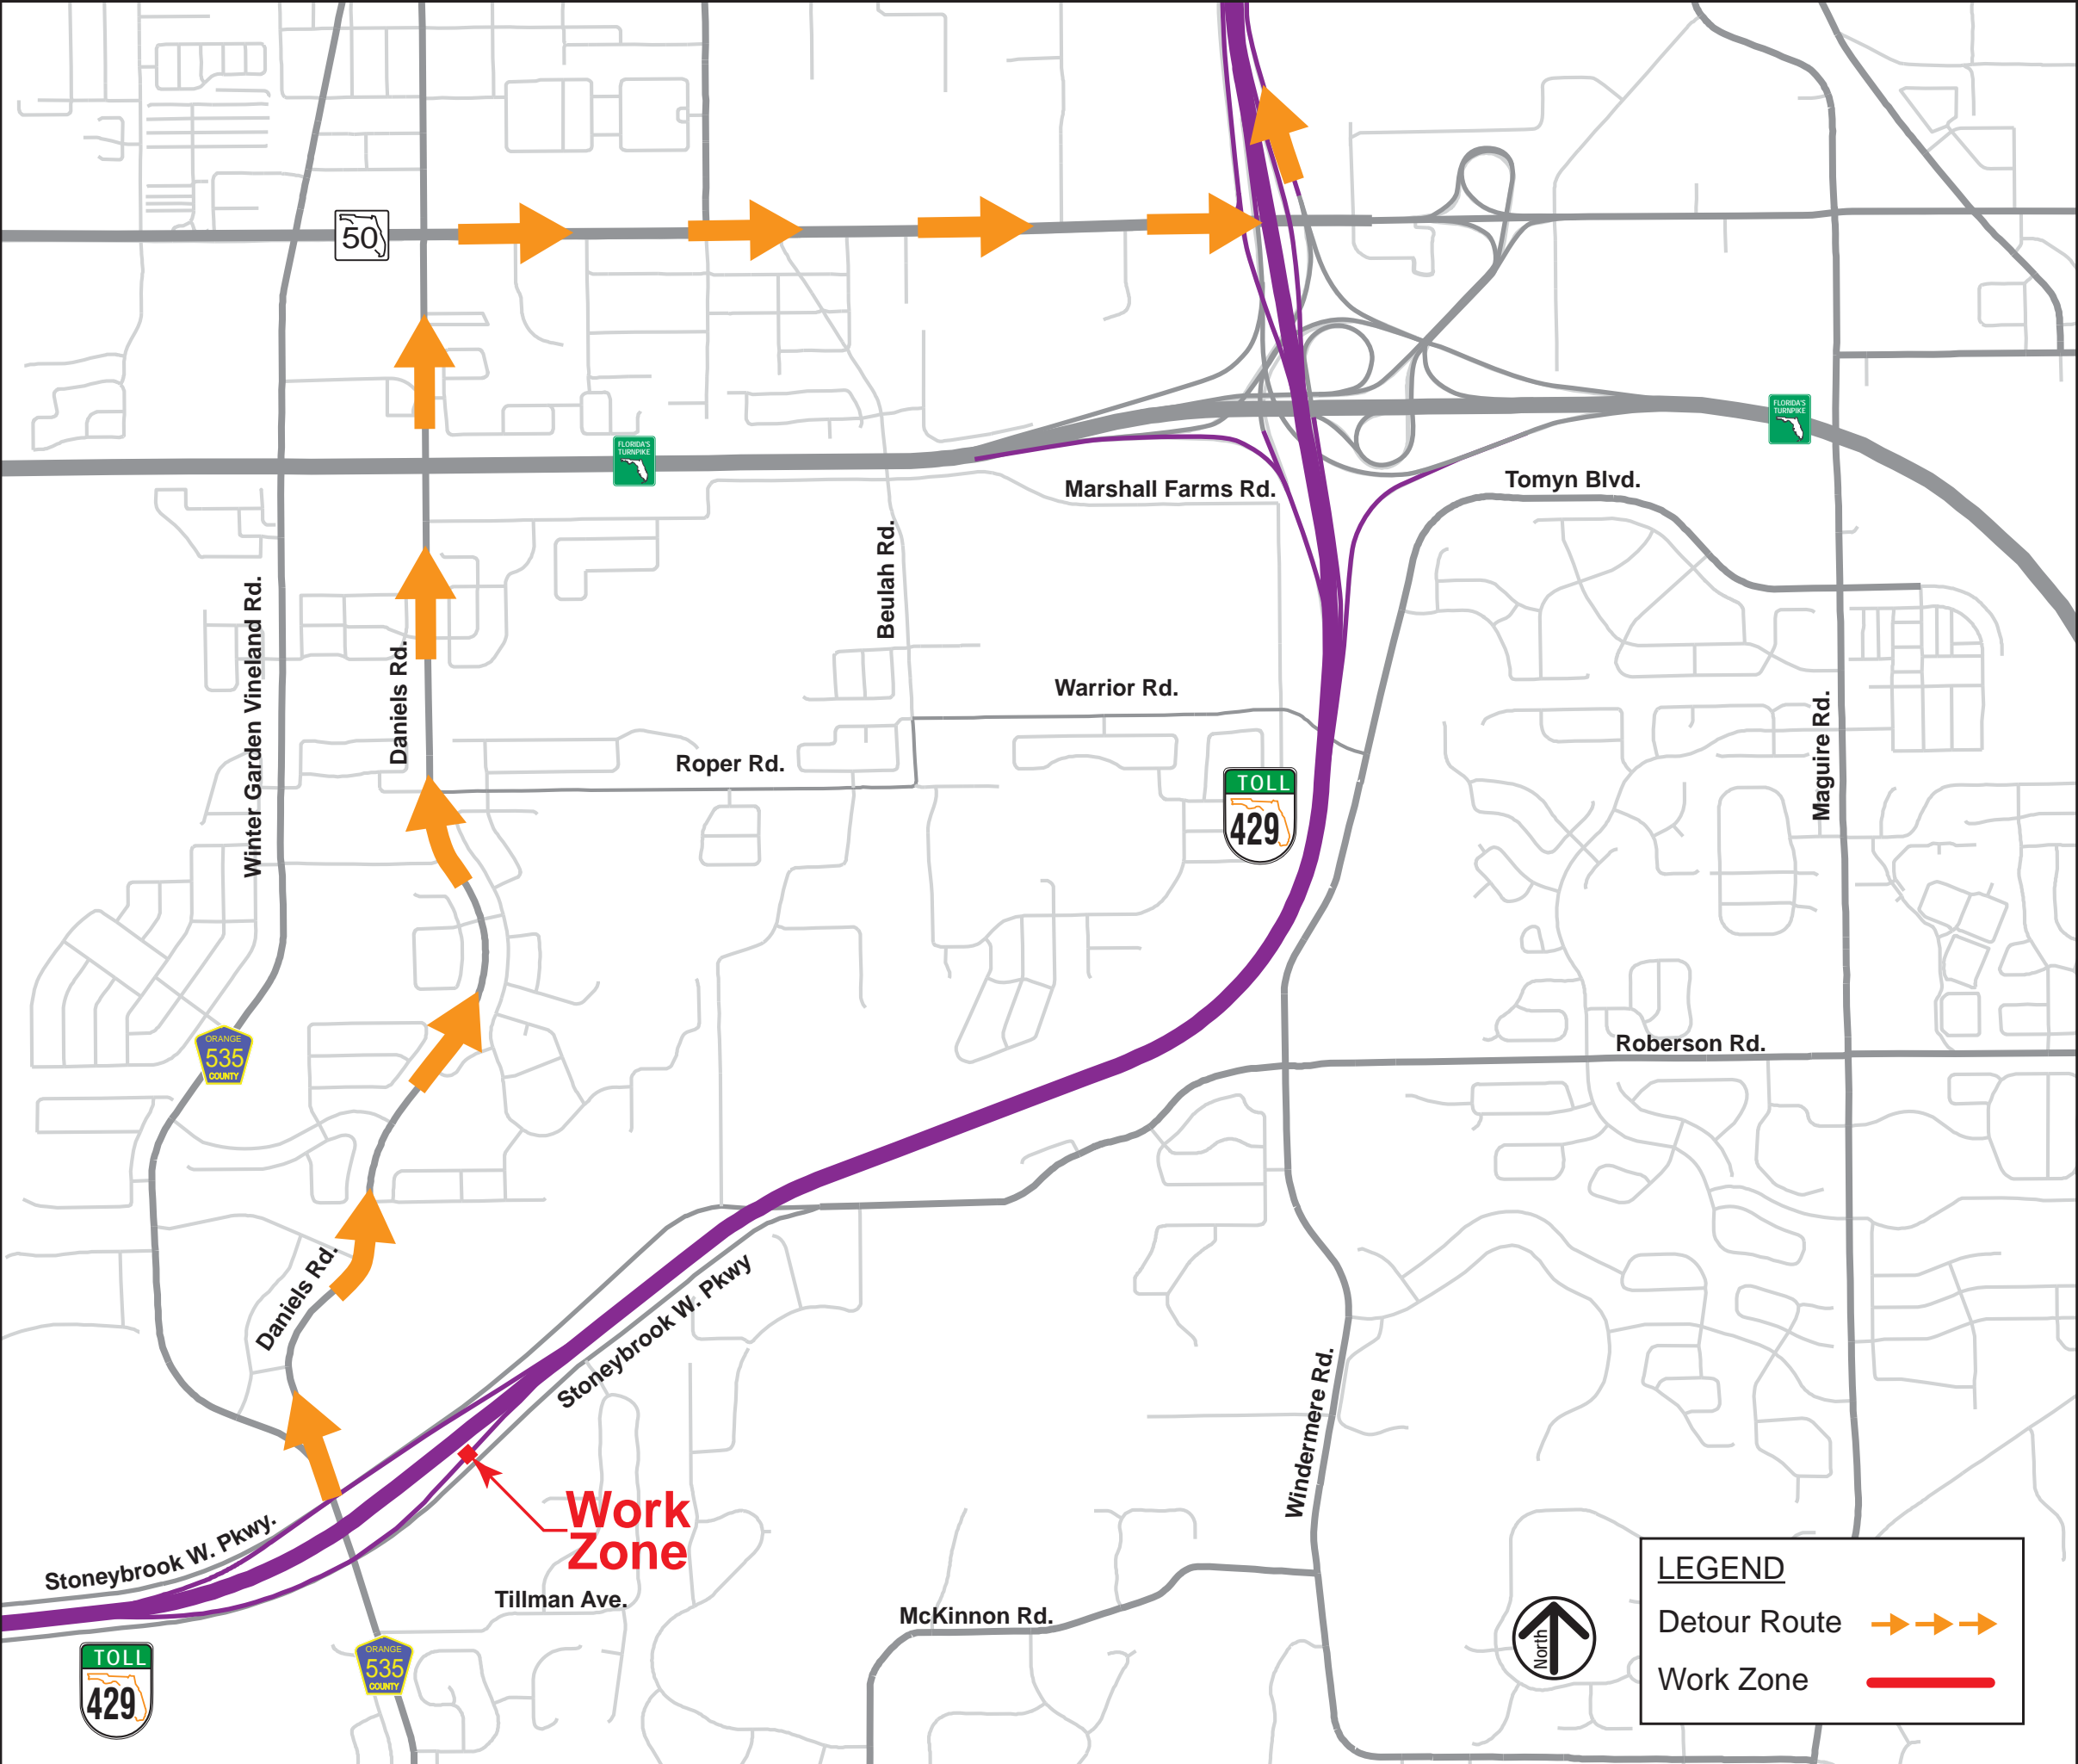

Detour: Eastbound Stoneybrook West Parkway to Northbound SR 429

LEGEND

- Detour Route → → →
- Work Zone ———